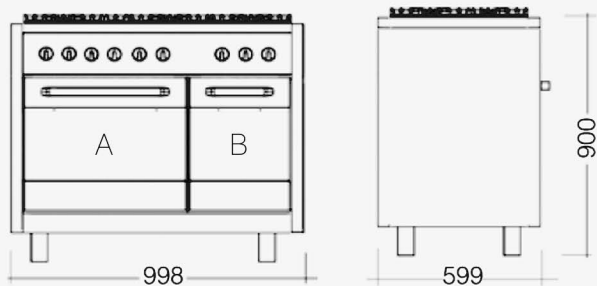

Dimensions

Party Cookers and Hoods

Party 100cm

OVEN A

H. 350 W. 465 D. 430 GROSS VOL. 70 lt NET VOL. 56 lt

OVEN B

H. 350 W. 260 D. 430 GROSS VOL. 39 lt NET VOL. 31 lt

Party 90cm

OVEN

H. 350 W. 605 D. 430 GROSS VOL. 91 lt NET VOL. 73 lt

Steel Cuisine

Email. mark.scott@steelcuisine.co.uk

Web. www.steelcuisine.co.uk