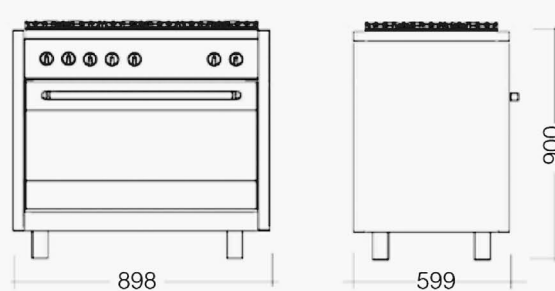

Dimensions

Party Cookers and Hoods

Party 100cm

OVEN A

H. 350 W. 465 D. 430 GROSS VOL. 70 lt NET VOL. 56 lt

OVEN B

H. 350 W. 260 D. 430 GROSS VOL. 39 lt NET VOL. 31 lt

Party 90cm

OVEN

H. 350 W. 605 D. 430 GROSS VOL. 91 lt NET VOL. 73 lt

Steel Cuisine

Email. mark.scott@steelcuisine.co.uk

Web. www.steelcuisine.co.uk