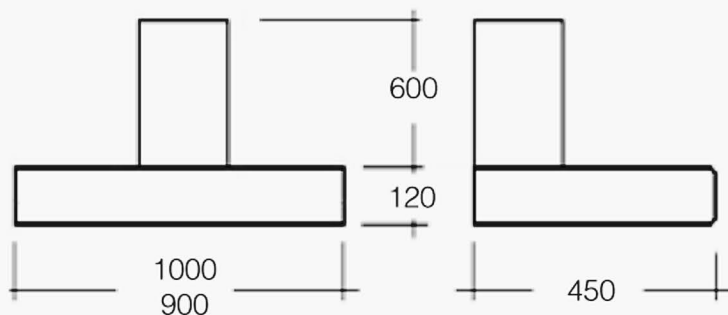

Dimensions

Party Cookers and Hoods

Party 100cm

OVEN A

H. 350 W. 465 D. 430 GROSS VOL. 70 lt NET VOL. 56 lt

OVEN B

H. 350 W. 260 D. 430 GROSS VOL. 39 lt NET VOL. 31 lt

Party 90cm

OVEN

H. 350 W. 605 D. 430 GROSS VOL. 91 lt NET VOL. 73 lt

Steel Cuisine

Email. mark.scott@steelcuisine.co.uk

Web. www.steelcuisine.co.uk