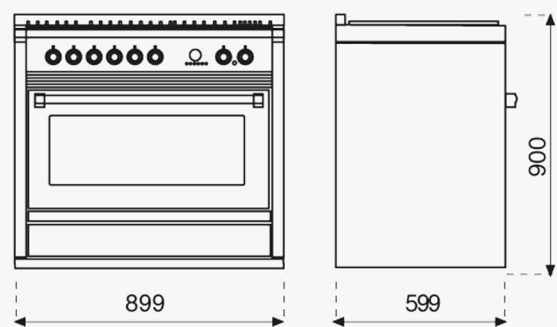

Dimensions

Derby Cookers and Hoods

Derby 100cm

OVEN A

H. 350 W. 465 D. 430 GROSS VOL. 70 lt NET VOL. 56 lt

OVEN B

H. 350 W. 260 D. 430 GROSS VOL. 39 lt NET VOL. 31 lt

Derby 90cm

OVEN

H. 350 W. 605 D. 430 GROSS VOL. 91 lt NET VOL. 73 lt

Steel Cuisine

Email. mark.scott@steelcuisine.co.uk

Web. www.steelcuisine.co.uk