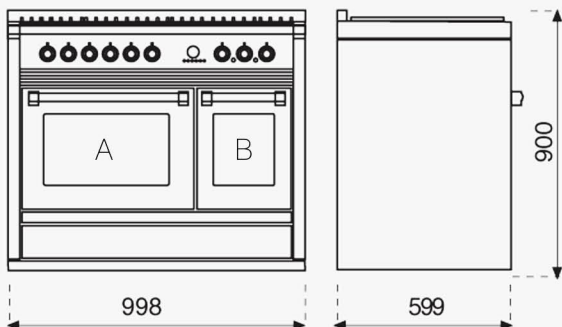

Dimensions

Derby Cookers and Hoods

Derby 100cm

OVEN A

H. 350 W. 465 D. 430 GROSS VOL. 70 lt NET VOL. 56 lt

OVEN B

H. 350 W. 260 D. 430 GROSS VOL. 39 lt NET VOL. 31 lt

Derby 90cm

OVEN

H. 350 W. 605 D. 430 GROSS VOL. 91 lt NET VOL. 73 lt

Steel Cuisine

Email. mark.scott@steelcuisine.co.uk

Web. www.steelcuisine.co.uk