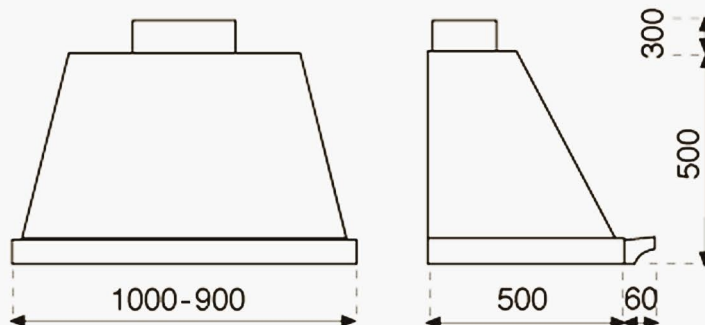

Dimensions

Derby Cookers and Hoods

Derby 100cm

OVEN A

H. 350 W. 465 D. 430 GROSS VOL. 70 lt NET VOL. 56 lt

OVEN B

H. 350 W. 260 D. 430 GROSS VOL. 39 lt NET VOL. 31 lt

Derby 90cm

OVEN

H. 350 W. 605 D. 430 GROSS VOL. 91 lt NET VOL. 73 lt

Steel Cuisine

Email. mark.scott@steelcuisine.co.uk

Web. www.steelcuisine.co.uk